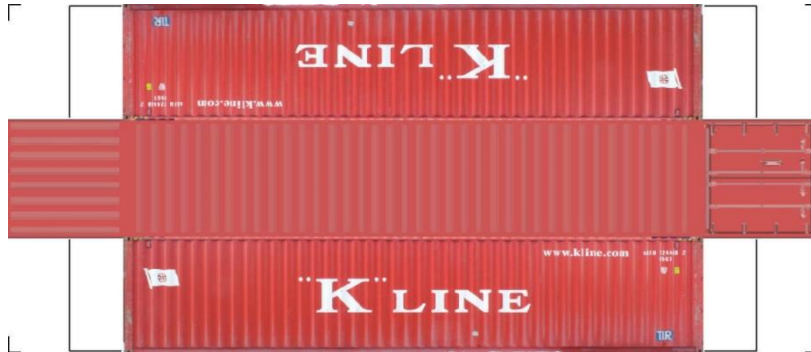

# BUILD YOUR OWN (N SCALE) 40ft SHIPPING CONTAINERS

[Click to watch instructional video](#)

**BUILD YOUR OWN ( 40ft SHIPPING CONTAINERS ) N SCALE**

Drawn By  
[www.krafttrains.com](http://www.krafttrains.com)